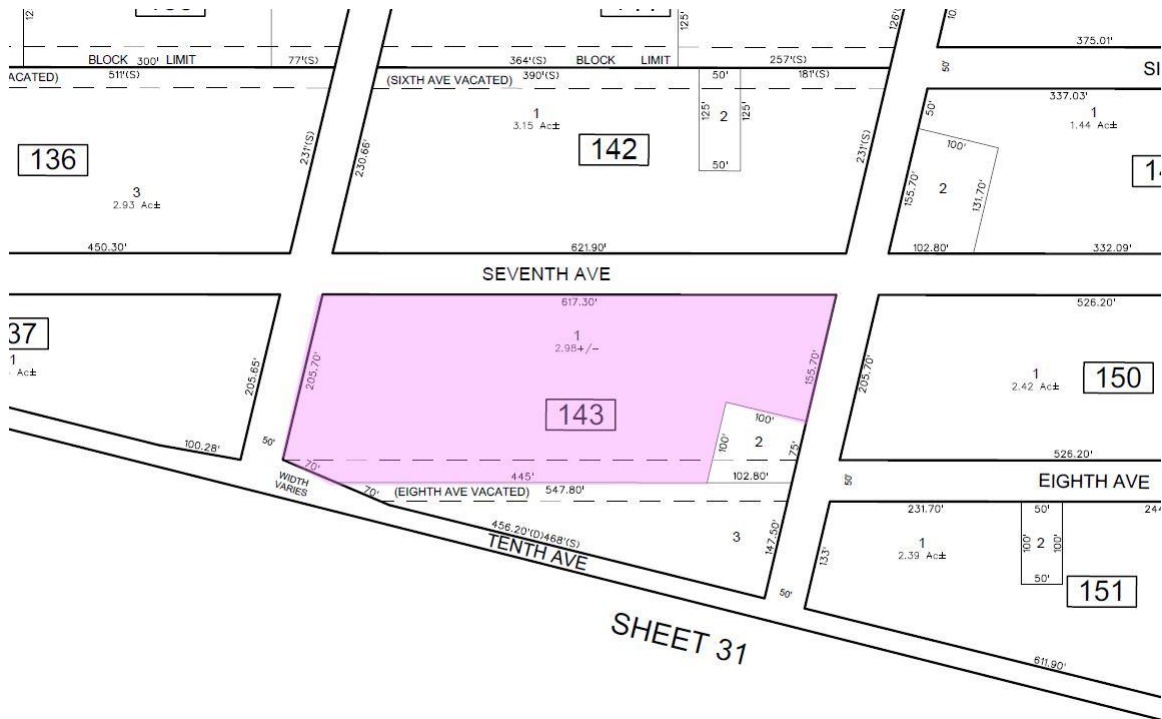

Site Maps and Photographs

7th Avenue and Douglas Street
Elk Township
Gloucester County, New Jersey

Prepared by

USGS PITMAN EAST US TOPO (NTS)

ELK TOWNSHIP TAX MAP PLATE 37

AERIAL PHOTO – MARCH 2023

END OF IMPROVED SECTION OF DOUGLAS STREET (FACING SOUTH)

FARM ROAD RUNNING PARALLEL WITH UNIMPROVED 10TH AVENUE (FACING WEST)